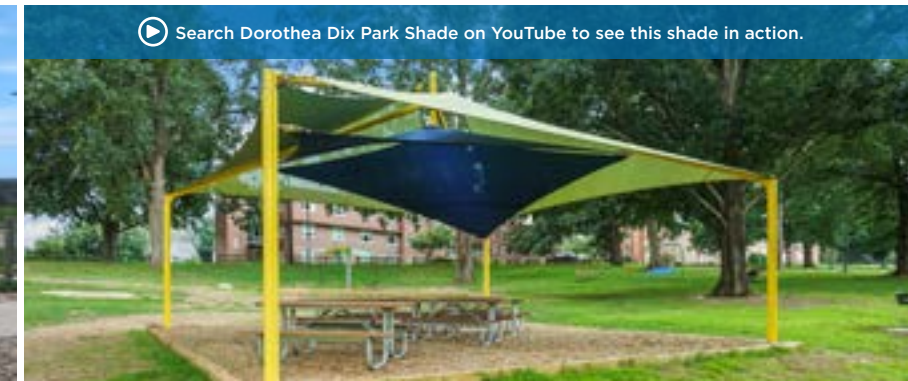

SIZES

18' x 20', 18' x 27', 18' x 36'
Custom Sizes Available

OPTIONS, FEATURES, AND FABRIC

Surface or In-Ground Mount
8', 10', or 12' Height, Custom Heights Available
With or Without Glide Elbow™
Traditional Shade Fabric

Hanging Cantilever

cover any distance

- Great for walkways, bus stop seating, and bleachers
- Has a preferred max width of 18' but can be configured with multiple bays to cover any distance
- While standard sizes are available with 8' heights, it can be custom made for your location

SIZES

10' x 20', 12' x 20', 14' x 24'
Custom Sizes Available

OPTIONS, FEATURES, AND FABRIC

Surface or In-Ground Mount
8' Standard Height
10' or 12' Height Also Available, Custom Heights Available
With or Without Glide Elbow™
Traditional Shade Fabric