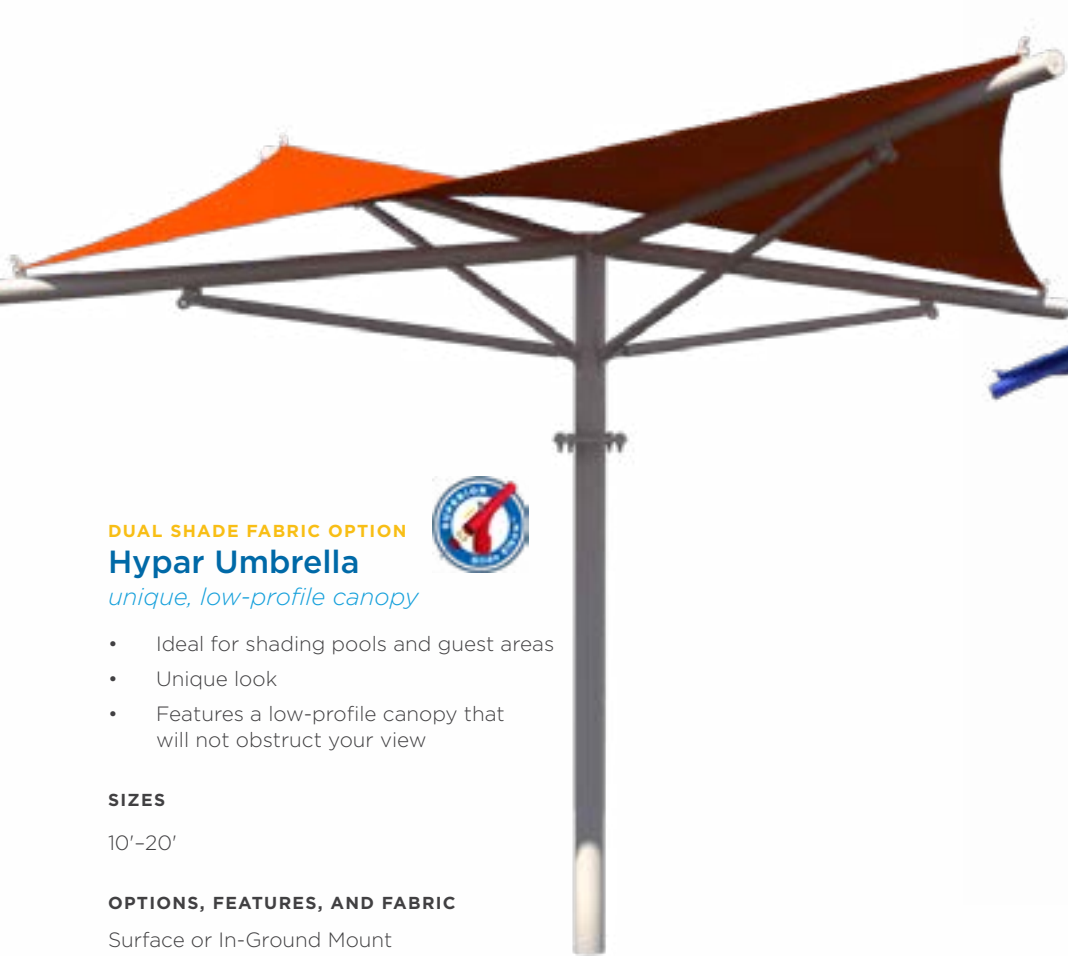

OPTIONS, FEATURES, AND FABRIC

Surface or In-Ground Mount
8' or 10' Height, Custom Heights Available
Exclusively Made With Glide Elbow™
Waterproof Shade Fabric

DUAL SHADE FABRIC OPTION

Hypar Umbrella

unique, low-profile canopy

- Ideal for shading pools and guest areas
- Unique look
- Features a low-profile canopy that will not obstruct your view

SIZES

10'-20'

OPTIONS, FEATURES, AND FABRIC

Surface or In-Ground Mount
 8', 10', or 12' Height, Custom Heights Available
 With Glide Elbow™
 Traditional or Dual Shade Fabric