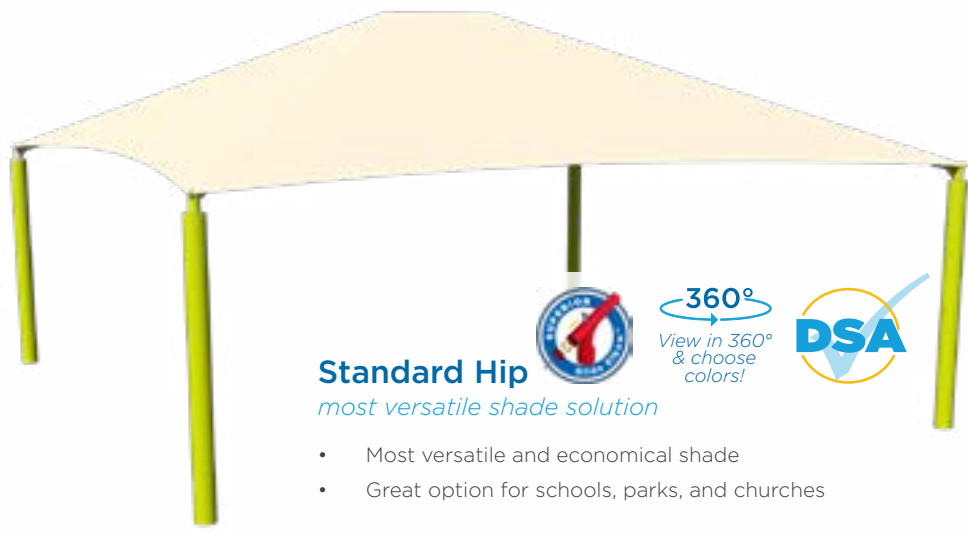

Omaha Zoo Adds 20 Umbrella Shades to Splash Pad

Omaha, Nebraska

FEATURED PRODUCTS

- Eighteen 12' x 12' x 10' Cantilever Umbrellas
- Two 8' x 8' x 8' Cantilever Umbrellas

FEATURED COLORS

Custom Traffic Blue Powder Coat Frame
True Blue Traditional Fabric