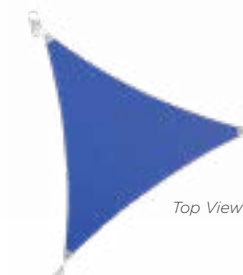

DUAL SHADE FABRIC OPTION

Hypar Umbrella

unique, low-profile canopy

- Ideal for shading pools and guest areas
- Unique look
- Features a low-profile canopy that will not obstruct your view

SIZES

10'-20'

OPTIONS, FEATURES, AND FABRIC

Surface or In-Ground Mount
8', 10', or 12' Height, Custom Heights Available
With Glide Elbow™
Traditional or Dual Shade Fabric

Tilt and Swivel Umbrella

custom angles during installation

- Tilt and swivel this umbrella during installation for maximum sun protection based on your location
- Once installed, the canopy will not continue to swivel or tilt to different degrees

SIZES

8'-18' Square

OPTIONS, FEATURES, AND FABRIC

Surface or In-Ground Mount
8', 10', or 12' Height, Custom Heights Available
With or Without Glide Elbow™
Traditional Shade Fabric

Tilt and Swivel During Installation

Dual Column Umbrella

no post interference

- Great for shading picnic tables and benches as space between columns allows for placement of amenities
- Easy installation
- More affordable than a traditional four post hip structure

SIZES

10' x 20'   12' x 18'   14' x 20'
12' x 16'   12' x 20'   14' x 24'

OPTIONS, FEATURES, AND FABRIC

Surface or In-Ground Mount
8' or 10' Height
With or Without Glide Elbow™
Traditional Shade Fabric

360°

View in 360° & choose colors!

DUAL SHADE FABRIC OPTION

Triangle Sail

practical solution for all spaces

- Great solution for all spaces, large or small
- Design has many practical uses — from shading picnic tables to entire pools
- Custom to every space

Sail size limited to 50' per triangular edge for Traditional Shade Fabric and limited to 50' x 50' x 50' triangular edges for Dual Shade Fabric.

OPTIONS, FEATURES, AND FABRIC

Surface or In-Ground Mount
8', 10', or 12' Height, Custom Heights Available
Traditional or Dual Shade Fabric