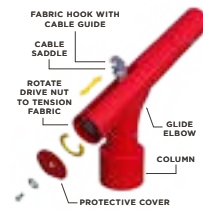

Glide Elbow™

Our Glide Elbow™ quick release mechanism allows for easy installation and removal of your fabric — in the case of a fabric refresh or inclement weather. All you need is a wrench or cordless drill (with the right sized socket). What's more, metal-on-metal wear is minimized with our fabric hook connection. Our Glide Elbow™ is backed by a [1-year limited warranty](#).