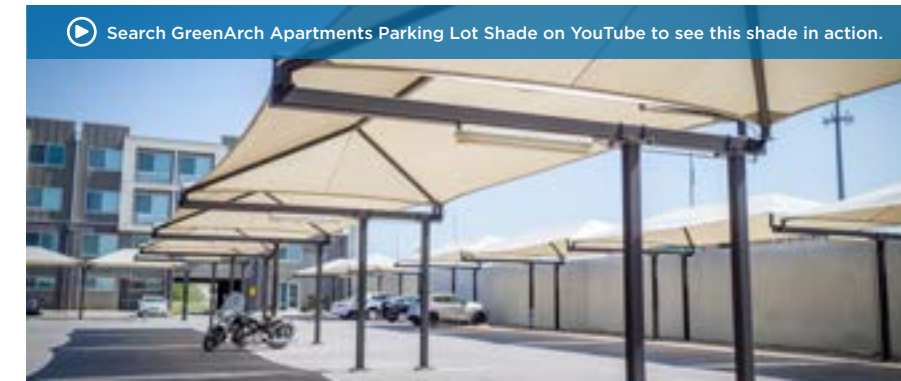

▶ Search GreenArch Apartments Parking Lot Shade on YouTube to see this shade in action.