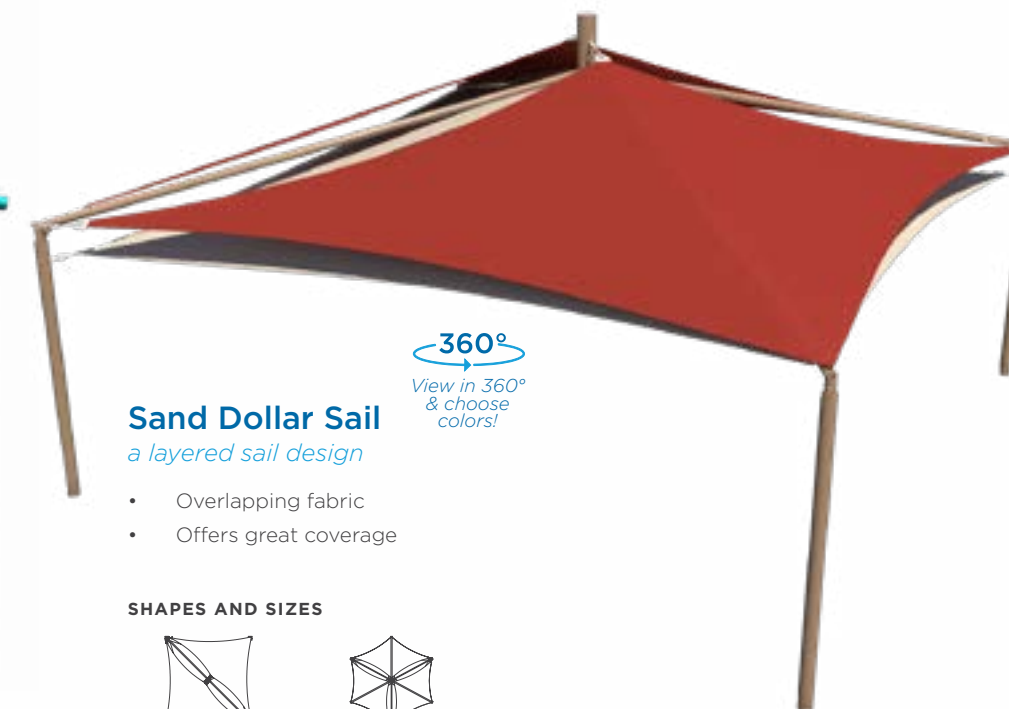

Kite Hip Sail

great flexibility

- Popular choice for pools, splash pads, and dining areas
- Kite-shaped design allows for great flexibility and many configurations
- Great for covering uniquely shaped spaces
- Features three columns at equal entry height, with the fourth being a diagonal elevated column
- Must be designed in a square size

SIZES

10'-25' Square

OPTIONS, FEATURES, AND FABRIC

Surface or In-Ground Mount
8', 10', or 12' Height, Custom Heights Available
With or Without Glide Elbow™
Traditional Shade Fabric

Sand Dollar Sail

a layered sail design