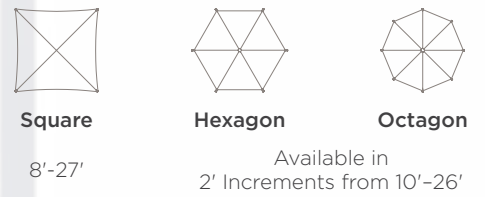

SHAPES AND SIZES

OPTIONS, FEATURES, AND FABRIC

Surface or In-Ground Mount
8', 10', or 12' Height, Custom Heights Available
With or Without Glide Elbow™
Traditional Shade Fabric