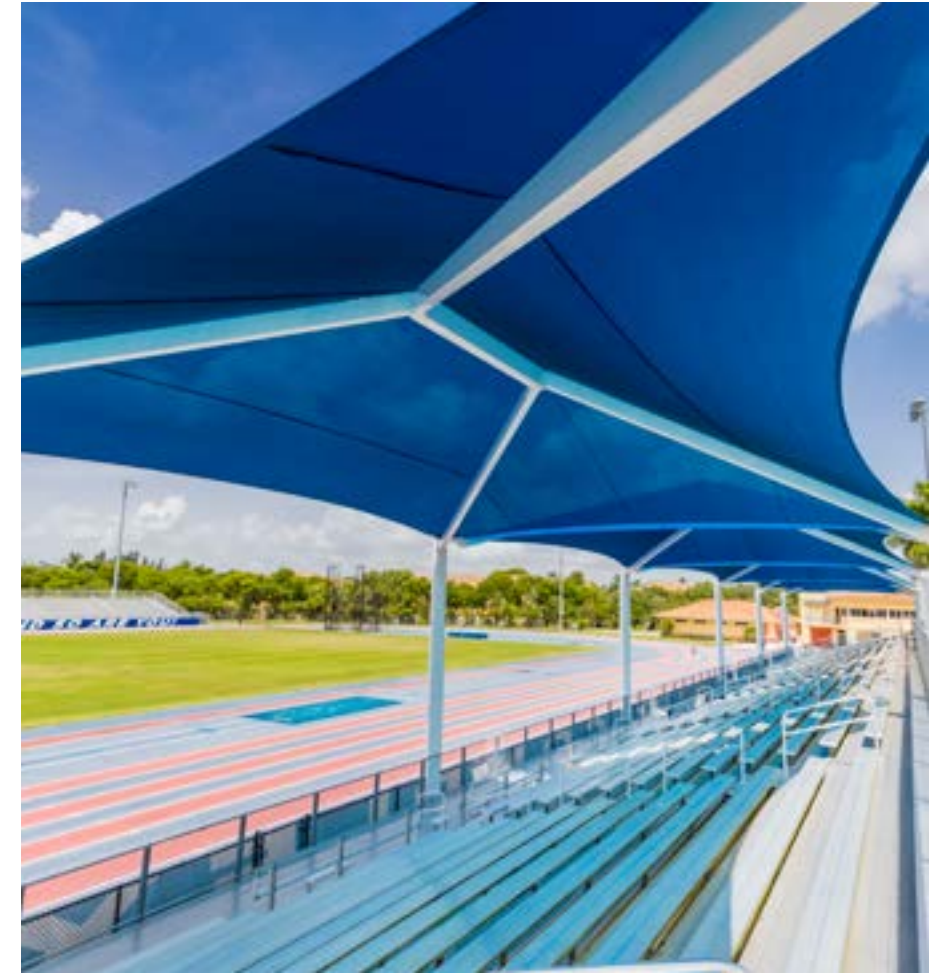

FEATURED PROJECT

H+H Shine Shop Adds Custom Shade to Car Wash Kiosk

Papillion, Nebraska

FEATURED PRODUCTS

- Custom Arched T-Cantilever

FEATURED COLORS

Iron Gray Powder Coat Frame
White Waterproof Fabric

FEATURED PROJECT