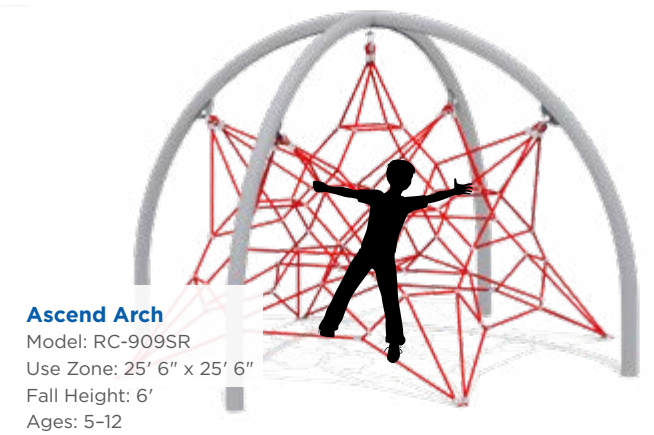

Ascend Overlook
 Ages: 5-12

With Slide
 Model: RC-SH102SR
 Fall Height: 7'
 Use Zone: 38' 7" x 27' 4"

Without Slide
 Model: RC-SH101SR
 Fall Height: 5'
 Use Zone: 22' 10" x 22' 10"

Ascend Overlook Max
 Model: RC-104SH-S1SR
 Use Zone: 54' 6" x 40' 10"
 Fall Height: 7'
 Ages: 5-12

Ascend Thrill Towers & Arches

Ascend Thrill Tower
 Model: RC-X2SR
 Use Zone: 23' 3" x 22' 11"
 Fall Height: 10'
 Ages: 5-12

Ascend Thrill X Tower
 Model: RC-1601-1SR
 Use Zone: 22' 10" x 22' 10"
 Fall Height: 6'
 Ages: 5-12

Ascend Thrill Tower with Slide
 Model: RC-1601-2SR
 Use Zone: 45' 11" x 22' 10"
 Fall Height: 7'
 Ages: 5-12

Ascend Atom
 Model: RC-903SR
 Use Zone: 26' 4" x 24' 9"
 Fall Height: 7'
 Ages: 5-12

Ascend Arch
 Model: RC-909SR
 Use Zone: 25' 6" x 25' 6"
 Fall Height: 6'
 Ages: 5-12

Ascend Ropes

Ascend Triple Rope
Model: RC-RW1003SR
Use Zone: 27' 9" x 25' 10"
Fall Height: 2'
Ages: 5-12

Ascend Single Rope
Model: RC-RW1001SR
Use Zone: 26' 8" x 13' 6"
Fall Height: 2'
Ages: 5-12

Ascend Quad Rope
Model: RC-RW1002SR
Use Zone: 34' 5" x 20' 6"
Fall Height: 2'
Ages: 5-12