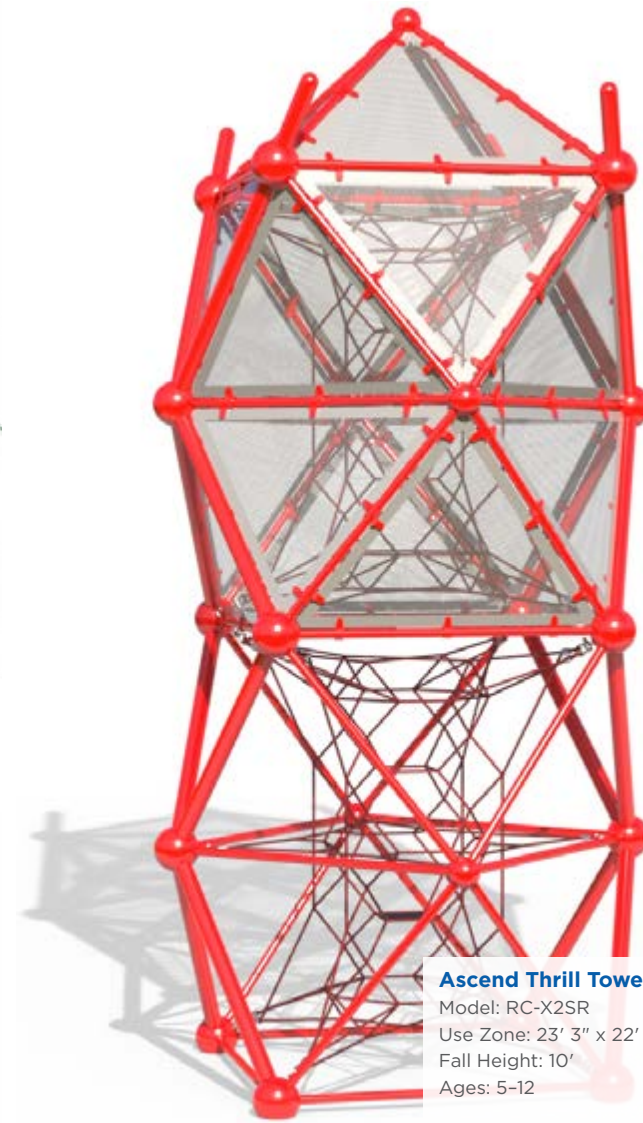

Model: RC-A015SR
Use Zone: 56' 2" x 39' 4"
Fall Height: 7'
Ages: 5-12

Ascend Treeforts & Overlooks

Ascend Dual Treefort
 Model: RC-NTS2001
 Use Zone: 38' 5" x 36' 9"
 Fall Height: 7'
 Ages: 5-12

Ascend Treefort
 Model: RC-NTS1002
 Use Zone: 35' 10" x 29' 7"
 Fall Height: 7'
 Ages: 5-12

Ascend Overlook
 Ages: 5-12

With Slide
 Model: RC-SH102SR
 Fall Height: 7'
 Use Zone: 38' 7" x 27' 4"

Without Slide
 Model: RC-SH101SR
 Fall Height: 5'
 Use Zone: 22' 10" x 22' 10"

Ascend Overlook Max
 Model: RC-104SH-S1SR
 Use Zone: 54' 6" x 40' 10"
 Fall Height: 7'
 Ages: 5-12

Ascend Thrill Towers & Arches

Ascend Thrill Tower
 Model: RC-X2SR
 Use Zone: 23' 3" x 22' 11"
 Fall Height: 10'
 Ages: 5-12

Ascend Thrill X Tower
 Model: RC-1601-1SR
 Use Zone: 22' 10" x 22' 10"
 Fall Height: 6'
 Ages: 5-12

Ascend Thrill Tower with Slide
 Model: RC-1601-2SR
 Use Zone: 45' 11" x 22' 10"
 Fall Height: 7'
 Ages: 5-12

Ascend Atom
 Model: RC-903SR
 Use Zone: 26' 4" x 24' 9"
 Fall Height: 7'
 Ages: 5-12

Ascend Arch
 Model: RC-909SR
 Use Zone: 25' 6" x 25' 6"
 Fall Height: 6'
 Ages: 5-12