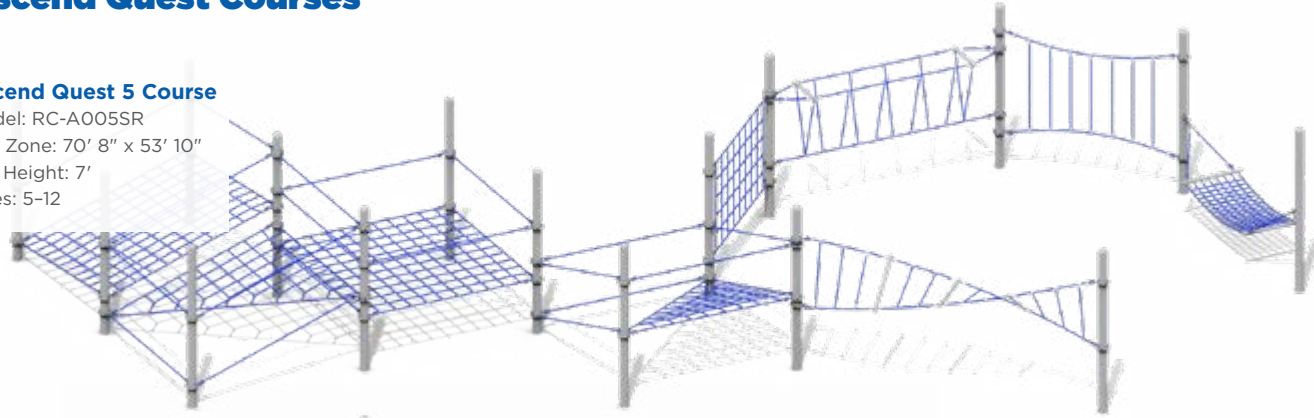

15' Tower

Model: RC-102-ISR
Use Zone: 37' 6" x 37' 6"
Fall Height: 7'

19' Tower

Model: RC-102SR
Use Zone: 44' 6" x 44' 6"
Fall Height: 7'

25' Tower

Model: RC-103SR
Use Zone: 52' 2" x 52' 2"
Fall Height: 7'

Ascend Conquer

Ages: 5-12

9' Conquer

Model: RC-SM02SR
Use Zone: 26' 5" x 26' 5"
Fall Height: 5'

10' Conquer

Model: RC-SM01SR
Use Zone: 26' 7" x 24' 7"
Fall Height: 6'

10' Conquer Max

Model: RC-SM03SR
Use Zone: 32' 10" x 32' 10"
Fall Height: 5'

Ascend Quest Courses

Ascend Quest 5 Course

Model: RC-A005SR
Use Zone: 70' 8" x 53' 10"
Fall Height: 7'
Ages: 5-12

Ascend Quest 7 Course

Model: RC-A007SR
Use Zone: 26' 8" x 26' 8"
Fall Height: 7'
Ages: 5-12