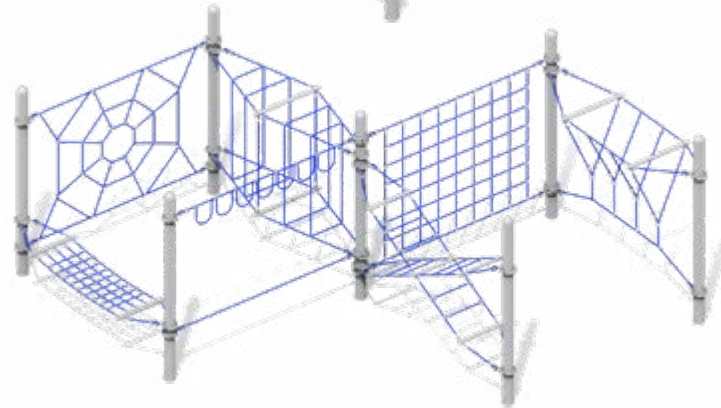

15' Tower

Model: RC-102-ISR
Use Zone: 37' 6" x 37' 6"
Fall Height: 7'

19' Tower

Model: RC-102SR
Use Zone: 44' 6" x 44' 6"
Fall Height: 7'

25' Tower

Model: RC-103SR
Use Zone: 52' 2" x 52' 2"
Fall Height: 7'

Ascend Quest Courses

Ascend Quest 5 Course

Model: RC-A005SR
Use Zone: 70' 8" x 53' 10"
Fall Height: 7'
Ages: 5-12

Ascend Quest 7 Course

Model: RC-A007SR
Use Zone: 26' 8" x 26' 8"
Fall Height: 7'
Ages: 5-12

Ascend Quest 8 Course

Model: RC-A008SR
Use Zone: 34' 7" x 32' 5"
Fall Height: 7'
Ages: 5-12

Ascend Quest 9 Course

Model: RC-A009SR
Use Zone: 44' 5" x 42' 3"
Fall Height: 7'
Ages: 5-12

Ascend Quest Courses