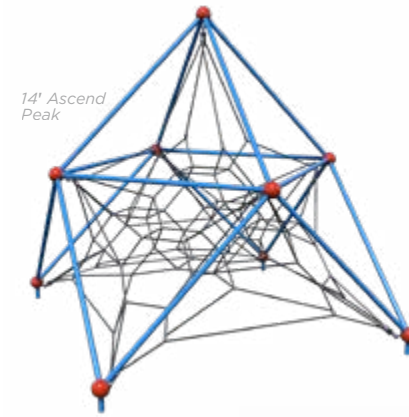

Ascend Hammock
Model: RC-U001-1SR
Use Zone: 25' 7" x 15' 6"
Fall Height: 3'
Ages: 5-12

Ascend Rope Bridge
Model: RC-7001HSR
Use Zone: 22' 4" x 15' 5"
Fall Height: 3'
Ages: 5-12

Ascend Dual Rope Bridge
Model: RC-7002HSR
Use Zone: 32' 2" x 15' 5"
Fall Height: 6'
Ages: 5-12

Ascend Triple Rope Bridge
Model: RC-7003HSR
Use Zone: 42' x 15' 5"
Fall Height: 6'
Ages: 5-12

Ascend Peaks & Tracks

15' Ascend Peak Max
Model: RC-804SR
Use Zone: 31' x 31'
Fall Height: 7'
Ages: 5-12

14' Ascend Peak
Ages: 5-12
13' Peak
Model: RC-802-1SR
Use Zone: 24' 2" x 24' 2"
Fall Height: 7'
14' Peak
Model: RC-802SR
Use Zone: 25' 9" x 25' 9"
Fall Height: 8'