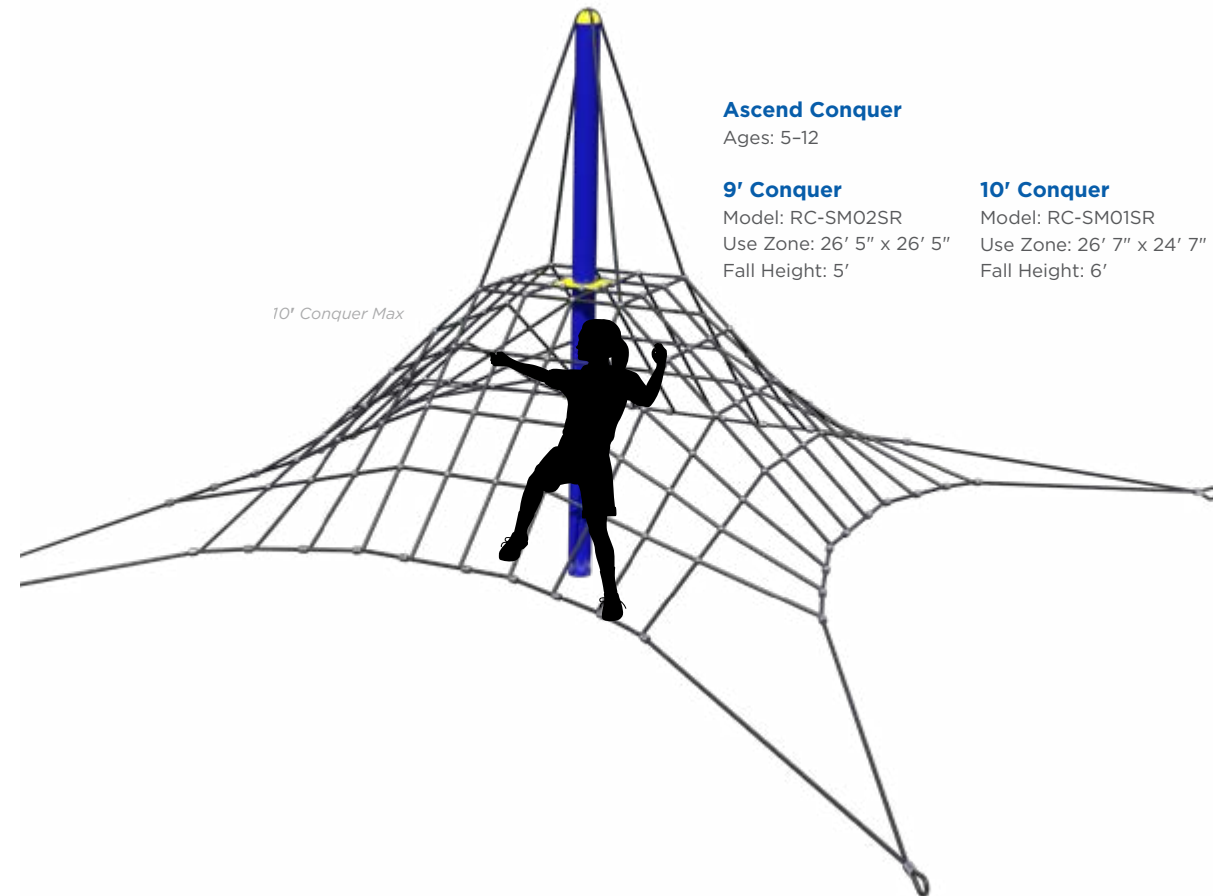

15' Tower

Model: RC-102-ISR
Use Zone: 37' 6" x 37' 6"
Fall Height: 7'

19' Tower

Model: RC-102SR
Use Zone: 44' 6" x 44' 6"
Fall Height: 7'

25' Tower

Model: RC-103SR
Use Zone: 52' 2" x 52' 2"
Fall Height: 7'

Ascend Conquer

Ages: 5-12

9' Conquer

Model: RC-SM02SR
Use Zone: 26' 5" x 26' 5"
Fall Height: 5'

10' Conquer

Model: RC-SM01SR
Use Zone: 26' 7" x 24' 7"
Fall Height: 6'

10' Conquer Max

Model: RC-SM03SR
Use Zone: 32' 10" x 32' 10"
Fall Height: 5'

Ascend Quest Courses

Ascend Quest 5 Course

Model: RC-A005SR
Use Zone: 70' 8" x 53' 10"
Fall Height: 7'
Ages: 5-12

Ascend Quest 7 Course

Model: RC-A007SR
Use Zone: 26' 8" x 26' 8"
Fall Height: 7'
Ages: 5-12