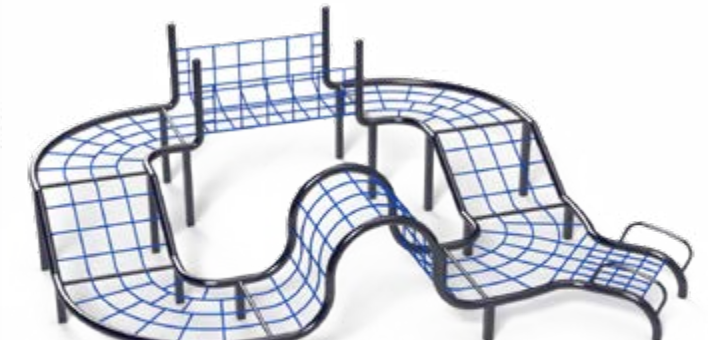

Ascend Triple Rope Bridge
Model: RC-7003HSR
Use Zone: 42' x 15' 5"
Fall Height: 6'
Ages: 5-12

Ascend Peaks & Tracks

15' Ascend Peak Max
Model: RC-804SR
Use Zone: 31' x 31'
Fall Height: 7'
Ages: 5-12

14' Ascend Peak
Ages: 5-12
13' Peak
Model: RC-802-1SR
Use Zone: 24' 2" x 24' 2"
Fall Height: 7'
14' Peak
Model: RC-802SR
Use Zone: 25' 9" x 25' 9"
Fall Height: 8'

18' Ascend Peak Max
Model: RC-805SR
Use Zone: 29' 2" x 29' 2"
Fall Height: 6'
Ages: 5-12

Ascend Tall Wave Track
Model: RC-R001SR
Use Zone: 53' 1" x 40' 10"
Fall Height: 7'
Ages: 5-12

Ascend Low Wave Track
Model: RC-M006SR
Use Zone: 41' 7" x 34' 10"
Fall Height: 5'
Ages: 5-12

Ascend Tall Loop Track
Model: RC-R003SR
Use Zone: 40' 10" x 40' 10"
Fall Height: 8'
Ages: 5-12

Ascend Low Loop Track
Model: RC-M001SR
Use Zone: 31' 3" x 28' 1"
Fall Height: 5'
Ages: 5-12

Color Options

Ascend Rope Colors