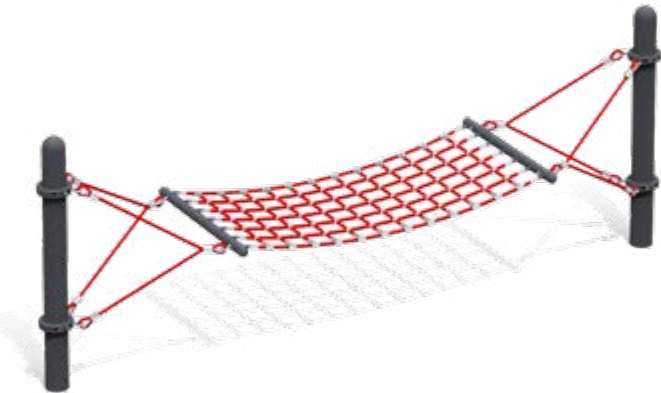

Ascend Ropes

Ascend Triple Rope
Model: RC-RW1003SR
Use Zone: 27' 9" x 25' 10"
Fall Height: 2'
Ages: 5-12

Ascend Single Rope
Model: RC-RW1001SR
Use Zone: 26' 8" x 13' 6"
Fall Height: 2'
Ages: 5-12

Ascend Quad Rope
Model: RC-RW1002SR
Use Zone: 34' 5" x 20' 6"
Fall Height: 2'
Ages: 5-12

Ascend Hammock
Model: RC-U001-1SR
Use Zone: 25' 7" x 15' 6"
Fall Height: 3'
Ages: 5-12

Ascend Rope Bridge
Model: RC-7001HSR
Use Zone: 22' 4" x 15' 5"
Fall Height: 3'
Ages: 5-12

Ascend Dual Rope Bridge
Model: RC-7002HSR
Use Zone: 32' 2" x 15' 5"
Fall Height: 6'
Ages: 5-12

Ascend Triple Rope Bridge
Model: RC-7003HSR
Use Zone: 42' x 15' 5"
Fall Height: 6'
Ages: 5-12

Ascend Peaks & Tracks

15' Ascend Peak Max
Model: RC-804SR
Use Zone: 31' x 31'
Fall Height: 7'
Ages: 5-12

14' Ascend Peak
Ages: 5-12
13' Peak
Model: RC-802-1SR
Use Zone: 24' 2" x 24' 2"
Fall Height: 7'
14' Peak
Model: RC-802SR
Use Zone: 25' 9" x 25' 9"
Fall Height: 8'