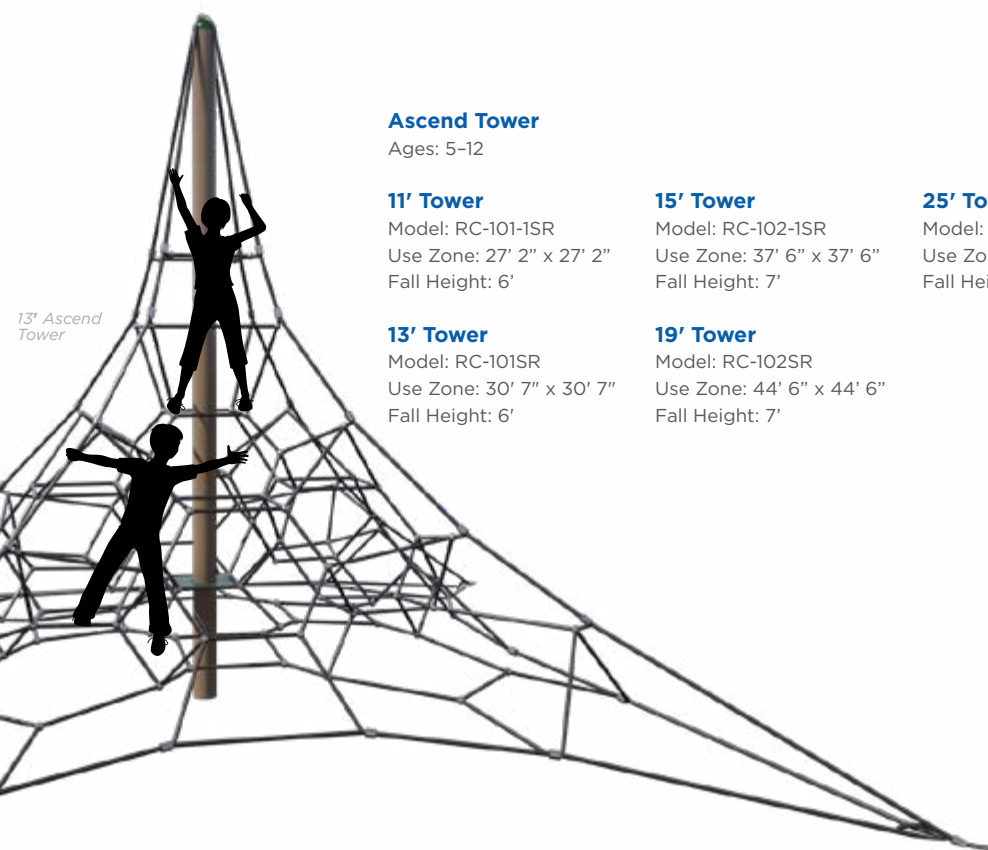

Ascend Web Whirls & Towers

Ascend Web Whirl

Ages: 5-12

9' Web Whirl

Model: RC-1200SR
Use Zone: 18' 7" x 18' 7"
Fall Height: 4'

10' Web Whirl

Model: RC-2000-FSR
Use Zone: 22' 10" x 22' 10"
Fall Height: 7'

14' Web Whirl

Model: RC-2100-FSR
Use Zone: 22' 10" x 22' 10"
Fall Height: 10'

Ascend Tower

Ages: 5-12

11' Tower

Model: RC-101-ISR
Use Zone: 27' 2" x 27' 2"
Fall Height: 6'

13' Tower

Model: RC-101SR
Use Zone: 30' 7" x 30' 7"
Fall Height: 6'

15' Tower

Model: RC-102-ISR
Use Zone: 37' 6" x 37' 6"
Fall Height: 7'

19' Tower

Model: RC-102SR
Use Zone: 44' 6" x 44' 6"
Fall Height: 7'

25' Tower

Model: RC-103SR
Use Zone: 52' 2" x 52' 2"
Fall Height: 7'