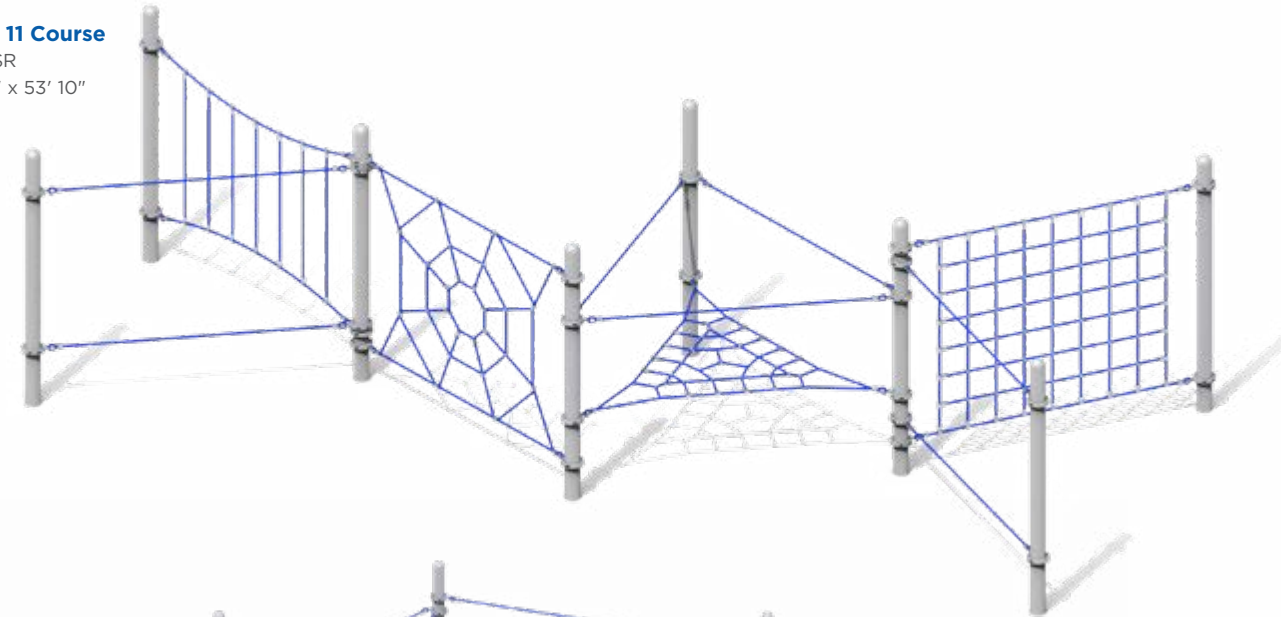

Ascend Quest Courses

Ascend Quest 5 Course

Model: RC-A005SR
Use Zone: 70' 8" x 53' 10"
Fall Height: 7'
Ages: 5-12

Ascend Quest 7 Course

Model: RC-A007SR
Use Zone: 26' 8" x 26' 8"
Fall Height: 7'
Ages: 5-12

Ascend Quest 8 Course

Model: RC-A008SR
Use Zone: 34' 7" x 32' 5"
Fall Height: 7'
Ages: 5-12

Ascend Quest 9 Course

Model: RC-A009SR
Use Zone: 44' 5" x 42' 3"
Fall Height: 7'
Ages: 5-12

Ascend Quest Courses

Ascend Quest 11 Course

Model: RC-A011SR
Use Zone: 70' 8" x 53' 10"
Fall Height: 7'
Ages: 5-12

Ascend Quest 14 Course

Model: RC-A014SR
Use Zone: 44' 5" x 43' 2"
Fall Height: 7'
Ages: 5-12

Ascend Quest 15 Course

Model: RC-A015SR
Use Zone: 56' 2" x 39' 4"
Fall Height: 7'
Ages: 5-12

Ascend Treeforts & Overlooks

Ascend Dual Treefort
 Model: RC-NTS2001
 Use Zone: 38' 5" x 36' 9"
 Fall Height: 7'
 Ages: 5-12

Ascend Treefort
 Model: RC-NTS1002
 Use Zone: 35' 10" x 29' 7"
 Fall Height: 7'
 Ages: 5-12