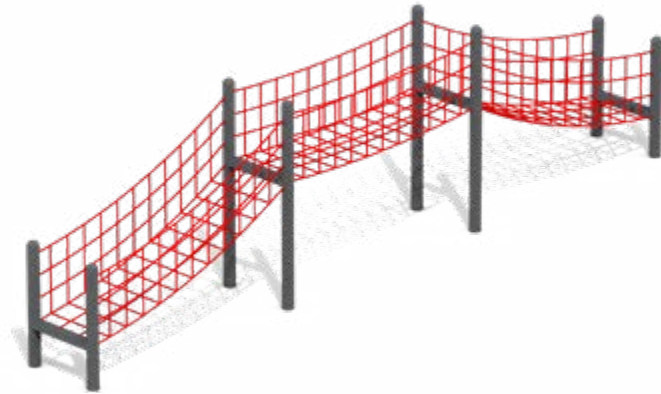

Ascend Ropes

Ascend Triple Rope
Model: RC-RW1003SR
Use Zone: 27' 9" x 25' 10"
Fall Height: 2'
Ages: 5-12

Ascend Single Rope
Model: RC-RW1001SR
Use Zone: 26' 8" x 13' 6"
Fall Height: 2'
Ages: 5-12

Ascend Quad Rope
Model: RC-RW1002SR
Use Zone: 34' 5" x 20' 6"
Fall Height: 2'
Ages: 5-12

Ascend Hammock
Model: RC-U001-1SR
Use Zone: 25' 7" x 15' 6"
Fall Height: 3'
Ages: 5-12

Ascend Rope Bridge
Model: RC-7001HSR
Use Zone: 22' 4" x 15' 5"
Fall Height: 3'
Ages: 5-12

Ascend Dual Rope Bridge
Model: RC-7002HSR
Use Zone: 32' 2" x 15' 5"
Fall Height: 6'
Ages: 5-12

Ascend Triple Rope Bridge
Model: RC-7003HSR
Use Zone: 42' x 15' 5"
Fall Height: 6'
Ages: 5-12

Ascend Peaks & Tracks

15' Ascend Peak Max
Model: RC-804SR
Use Zone: 31' x 31'
Fall Height: 7'
Ages: 5-12

14' Ascend Peak
Ages: 5-12
13' Peak
Model: RC-802-1SR
Use Zone: 24' 2" x 24' 2"
Fall Height: 7'
14' Peak
Model: RC-802SR
Use Zone: 25' 9" x 25' 9"
Fall Height: 8'