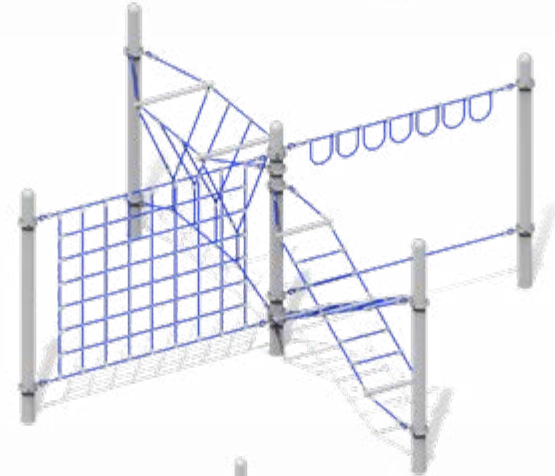

Ascend Quest Courses

Ascend Quest 5 Course

Model: RC-A005SR
Use Zone: 70' 8" x 53' 10"
Fall Height: 7'
Ages: 5-12

Ascend Quest 7 Course

Model: RC-A007SR
Use Zone: 26' 8" x 26' 8"
Fall Height: 7'
Ages: 5-12