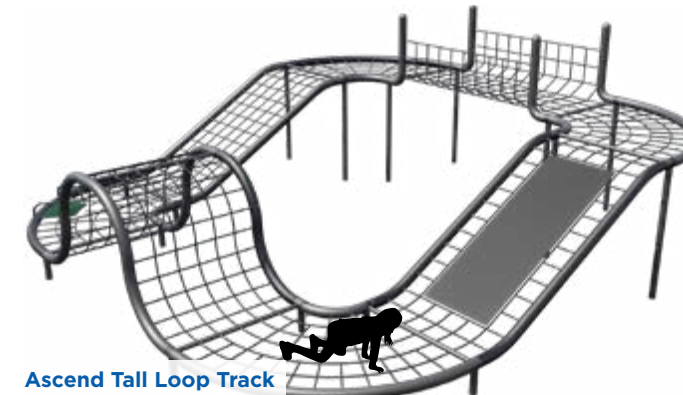

Ascend Hammock
Model: RC-U001-1SR
Use Zone: 25' 7" x 15' 6"
Fall Height: 3'
Ages: 5-12

Ascend Rope Bridge
Model: RC-7001HSR
Use Zone: 22' 4" x 15' 5"
Fall Height: 3'
Ages: 5-12

Ascend Dual Rope Bridge
Model: RC-7002HSR
Use Zone: 32' 2" x 15' 5"
Fall Height: 6'
Ages: 5-12

Ascend Triple Rope Bridge
Model: RC-7003HSR
Use Zone: 42' x 15' 5"
Fall Height: 6'
Ages: 5-12

Ascend Peaks & Tracks

15' Ascend Peak Max
Model: RC-804SR
Use Zone: 31' x 31'
Fall Height: 7'
Ages: 5-12

14' Ascend Peak
Ages: 5-12
13' Peak
Model: RC-802-1SR
Use Zone: 24' 2" x 24' 2"
Fall Height: 7'
14' Peak
Model: RC-802SR
Use Zone: 25' 9" x 25' 9"
Fall Height: 8'

18' Ascend Peak Max
Model: RC-805SR
Use Zone: 29' 2" x 29' 2"
Fall Height: 6'
Ages: 5-12

Ascend Tall Wave Track
Model: RC-R001SR
Use Zone: 53' 1" x 40' 10"
Fall Height: 7'
Ages: 5-12

Ascend Low Wave Track
Model: RC-M006SR
Use Zone: 41' 7" x 34' 10"
Fall Height: 5'
Ages: 5-12

Ascend Tall Loop Track
Model: RC-R003SR
Use Zone: 40' 10" x 40' 10"
Fall Height: 8'
Ages: 5-12

Ascend Low Loop Track
Model: RC-M001SR
Use Zone: 31' 3" x 28' 1"
Fall Height: 5'
Ages: 5-12

Color Options

Ascend Rope Colors