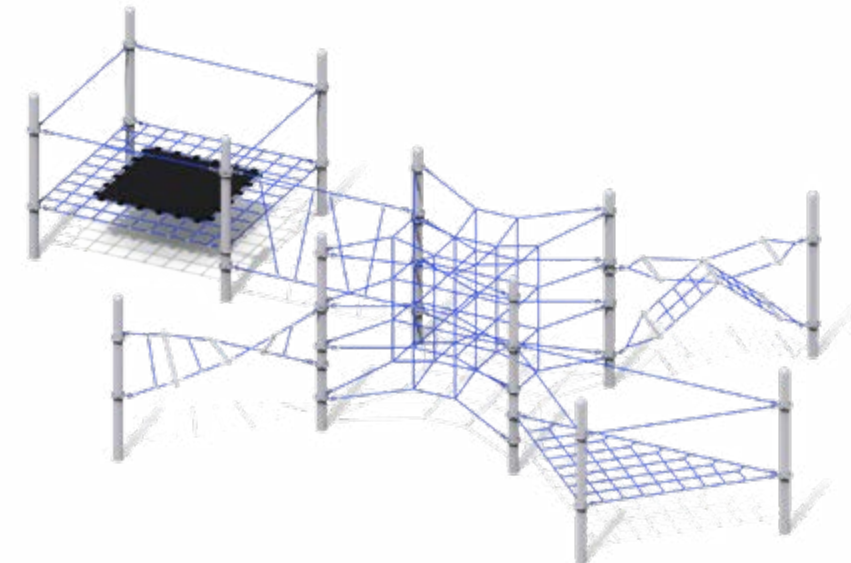

Ascend Quest 11 Course

Model: RC-A011SR
Use Zone: 70' 8" x 53' 10"
Fall Height: 7'
Ages: 5-12

Ascend Quest 14 Course

Model: RC-A014SR
Use Zone: 44' 5" x 43' 2"
Fall Height: 7'
Ages: 5-12

Ascend Quest 15 Course

Model: RC-A015SR
Use Zone: 56' 2" x 39' 4"
Fall Height: 7'
Ages: 5-12

Ascend Treeforts & Overlooks

Ascend Dual Treefort
 Model: RC-NTS2001
 Use Zone: 38' 5" x 36' 9"
 Fall Height: 7'
 Ages: 5-12

Ascend Treefort
 Model: RC-NTS1002
 Use Zone: 35' 10" x 29' 7"
 Fall Height: 7'
 Ages: 5-12

Ascend Overlook
 Ages: 5-12

With Slide
 Model: RC-SH102SR
 Fall Height: 7'
 Use Zone: 38' 7" x 27' 4"

Without Slide
 Model: RC-SH101SR
 Fall Height: 5'
 Use Zone: 22' 10" x 22' 10"

Ascend Overlook Max
 Model: RC-104SH-S1SR
 Use Zone: 54' 6" x 40' 10"
 Fall Height: 7'
 Ages: 5-12