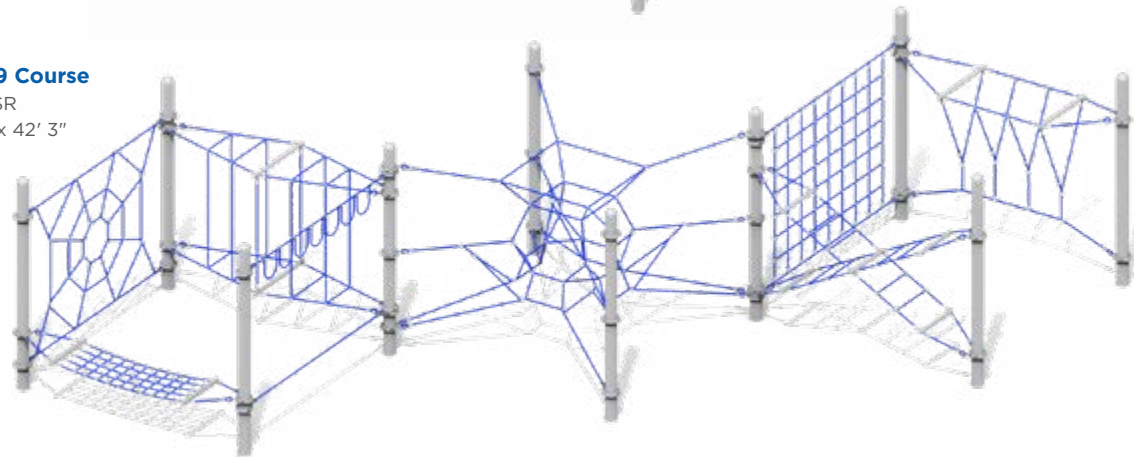

Ascend Quest Courses

Ascend Quest 5 Course

Model: RC-A005SR
Use Zone: 70' 8" x 53' 10"
Fall Height: 7'
Ages: 5-12

Ascend Quest 7 Course

Model: RC-A007SR
Use Zone: 26' 8" x 26' 8"
Fall Height: 7'
Ages: 5-12

Ascend Quest 8 Course

Model: RC-A008SR
Use Zone: 34' 7" x 32' 5"
Fall Height: 7'
Ages: 5-12

Ascend Quest 9 Course

Model: RC-A009SR
Use Zone: 44' 5" x 42' 3"
Fall Height: 7'
Ages: 5-12

Ascend Quest Courses