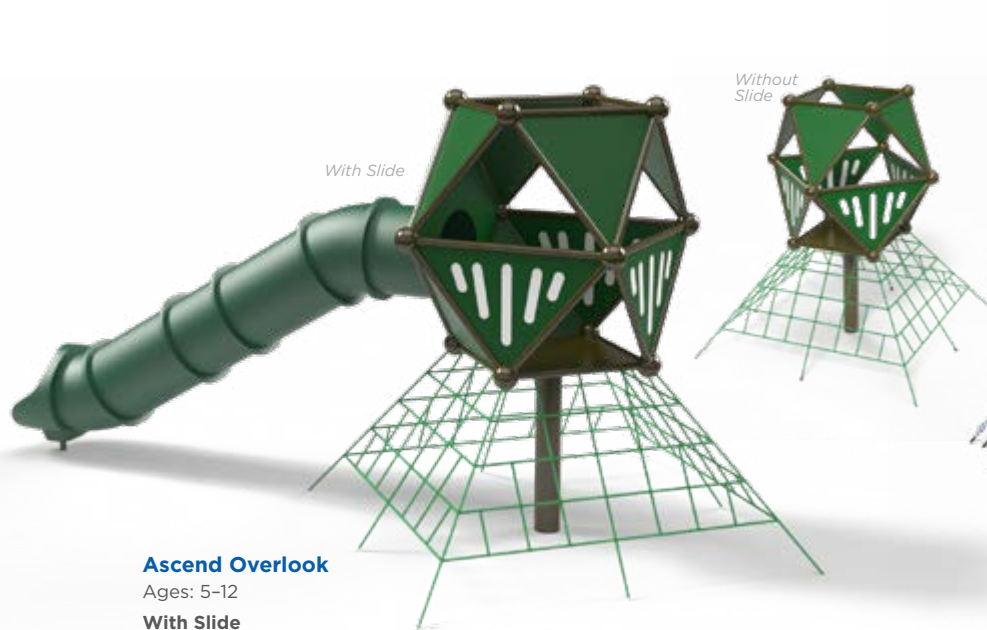

Model: RC-A015SR
Use Zone: 56' 2" x 39' 4"
Fall Height: 7'
Ages: 5-12

Ascend Treeforts & Overlooks

Ascend Dual Treefort
 Model: RC-NTS2001
 Use Zone: 38' 5" x 36' 9"
 Fall Height: 7'
 Ages: 5-12

Ascend Treefort
 Model: RC-NTS1002
 Use Zone: 35' 10" x 29' 7"
 Fall Height: 7'
 Ages: 5-12

Ascend Overlook
 Ages: 5-12

With Slide
 Model: RC-SH102SR
 Fall Height: 7'
 Use Zone: 38' 7" x 27' 4"

Without Slide
 Model: RC-SH101SR
 Fall Height: 5'
 Use Zone: 22' 10" x 22' 10"

Ascend Overlook Max
 Model: RC-104SH-S1SR
 Use Zone: 54' 6" x 40' 10"
 Fall Height: 7'
 Ages: 5-12