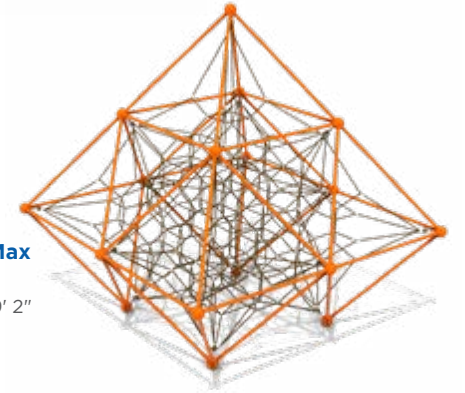

Ascend Triple Rope Bridge
Model: RC-7003HSR
Use Zone: 42' x 15' 5"
Fall Height: 6'
Ages: 5-12

Ascend Peaks & Tracks

15' Ascend Peak Max
Model: RC-804SR
Use Zone: 31' x 31'
Fall Height: 7'
Ages: 5-12

14' Ascend Peak
Ages: 5-12
13' Peak
Model: RC-802-1SR
Use Zone: 24' 2" x 24' 2"
Fall Height: 7'
14' Peak
Model: RC-802SR
Use Zone: 25' 9" x 25' 9"
Fall Height: 8'

18' Ascend Peak Max
Model: RC-805SR
Use Zone: 29' 2" x 29' 2"
Fall Height: 6'
Ages: 5-12

Ascend Tall Wave Track
Model: RC-R001SR
Use Zone: 53' 1" x 40' 10"
Fall Height: 7'
Ages: 5-12

Ascend Low Wave Track
Model: RC-M006SR
Use Zone: 41' 7" x 34' 10"
Fall Height: 5'
Ages: 5-12