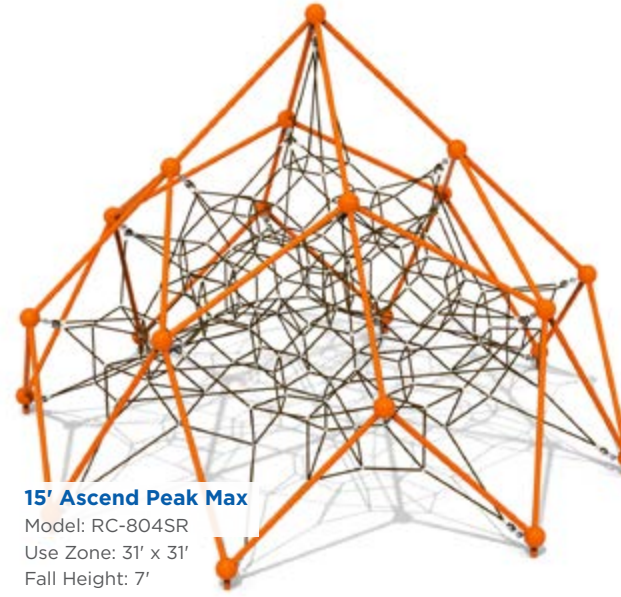

Ascend Hammock
Model: RC-U001-1SR
Use Zone: 25' 7" x 15' 6"
Fall Height: 3'
Ages: 5-12

Ascend Rope Bridge
Model: RC-7001HSR
Use Zone: 22' 4" x 15' 5"
Fall Height: 3'
Ages: 5-12

Ascend Dual Rope Bridge
Model: RC-7002HSR
Use Zone: 32' 2" x 15' 5"
Fall Height: 6'
Ages: 5-12

Ascend Triple Rope Bridge
Model: RC-7003HSR
Use Zone: 42' x 15' 5"
Fall Height: 6'
Ages: 5-12

Ascend Peaks & Tracks

15' Ascend Peak Max
Model: RC-804SR
Use Zone: 31' x 31'
Fall Height: 7'
Ages: 5-12

14' Ascend Peak
Ages: 5-12
13' Peak
Model: RC-802-1SR
Use Zone: 24' 2" x 24' 2"
Fall Height: 7'
14' Peak
Model: RC-802SR
Use Zone: 25' 9" x 25' 9"
Fall Height: 8'