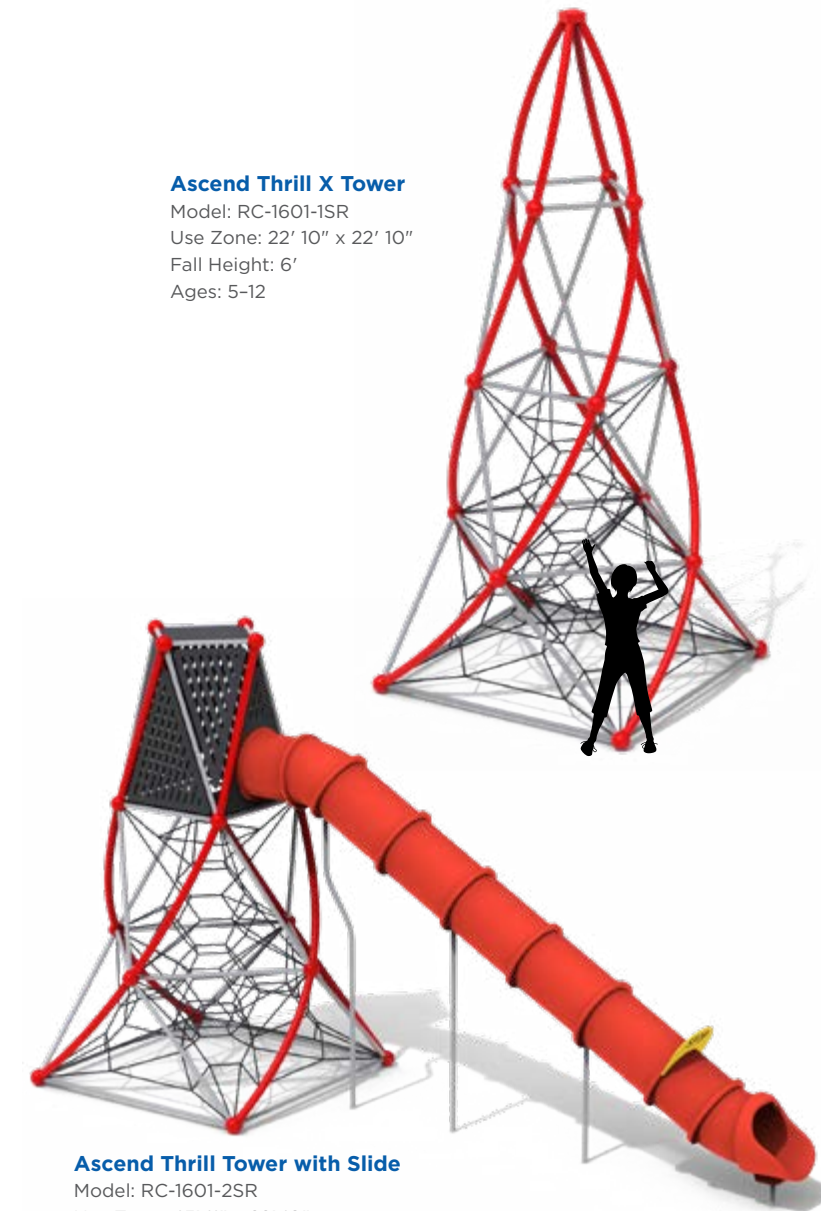

Model: RC-A015SR
Use Zone: 56' 2" x 39' 4"
Fall Height: 7'
Ages: 5-12

Ascend Treeforts & Overlooks

Ascend Dual Treefort
 Model: RC-NTS2001
 Use Zone: 38' 5" x 36' 9"
 Fall Height: 7'
 Ages: 5-12

Ascend Treefort
 Model: RC-NTS1002
 Use Zone: 35' 10" x 29' 7"
 Fall Height: 7'
 Ages: 5-12

Ascend Overlook
 Ages: 5-12

With Slide
 Model: RC-SH102SR
 Fall Height: 7'
 Use Zone: 38' 7" x 27' 4"

Without Slide
 Model: RC-SH101SR
 Fall Height: 5'
 Use Zone: 22' 10" x 22' 10"

Ascend Overlook Max
 Model: RC-104SH-S1SR
 Use Zone: 54' 6" x 40' 10"
 Fall Height: 7'
 Ages: 5-12

Ascend Thrill Towers & Arches

Ascend Thrill Tower
 Model: RC-X2SR
 Use Zone: 23' 3" x 22' 11"
 Fall Height: 10'
 Ages: 5-12

Ascend Thrill X Tower
 Model: RC-1601-1SR
 Use Zone: 22' 10" x 22' 10"
 Fall Height: 6'
 Ages: 5-12

Ascend Thrill Tower with Slide
 Model: RC-1601-2SR
 Use Zone: 45' 11" x 22' 10"
 Fall Height: 7'
 Ages: 5-12

Ascend Atom
 Model: RC-903SR
 Use Zone: 26' 4" x 24' 9"
 Fall Height: 7'
 Ages: 5-12

Ascend Arch
 Model: RC-909SR
 Use Zone: 25' 6" x 25' 6"
 Fall Height: 6'
 Ages: 5-12