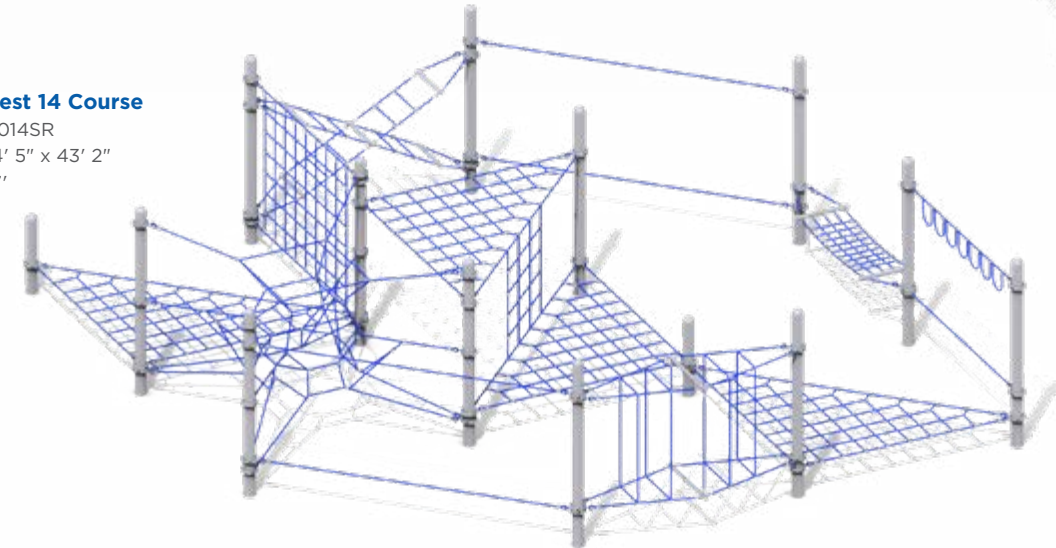

Ascend Quest Courses

Ascend Quest 5 Course

Model: RC-A005SR
Use Zone: 70' 8" x 53' 10"
Fall Height: 7'
Ages: 5-12

Ascend Quest 7 Course

Model: RC-A007SR
Use Zone: 26' 8" x 26' 8"
Fall Height: 7'
Ages: 5-12

Ascend Quest 8 Course

Model: RC-A008SR
Use Zone: 34' 7" x 32' 5"
Fall Height: 7'
Ages: 5-12

Ascend Quest 9 Course

Model: RC-A009SR
Use Zone: 44' 5" x 42' 3"
Fall Height: 7'
Ages: 5-12

Ascend Quest Courses

Ascend Quest 11 Course

Model: RC-A011SR
Use Zone: 70' 8" x 53' 10"
Fall Height: 7'
Ages: 5-12

Ascend Quest 14 Course

Model: RC-A014SR
Use Zone: 44' 5" x 43' 2"
Fall Height: 7'
Ages: 5-12

Ascend Quest 15 Course

Model: RC-A015SR
Use Zone: 56' 2" x 39' 4"
Fall Height: 7'
Ages: 5-12

Ascend Treeforts & Overlooks

Ascend Dual Treefort
 Model: RC-NTS2001
 Use Zone: 38' 5" x 36' 9"
 Fall Height: 7'
 Ages: 5-12

Ascend Treefort
 Model: RC-NTS1002
 Use Zone: 35' 10" x 29' 7"
 Fall Height: 7'
 Ages: 5-12